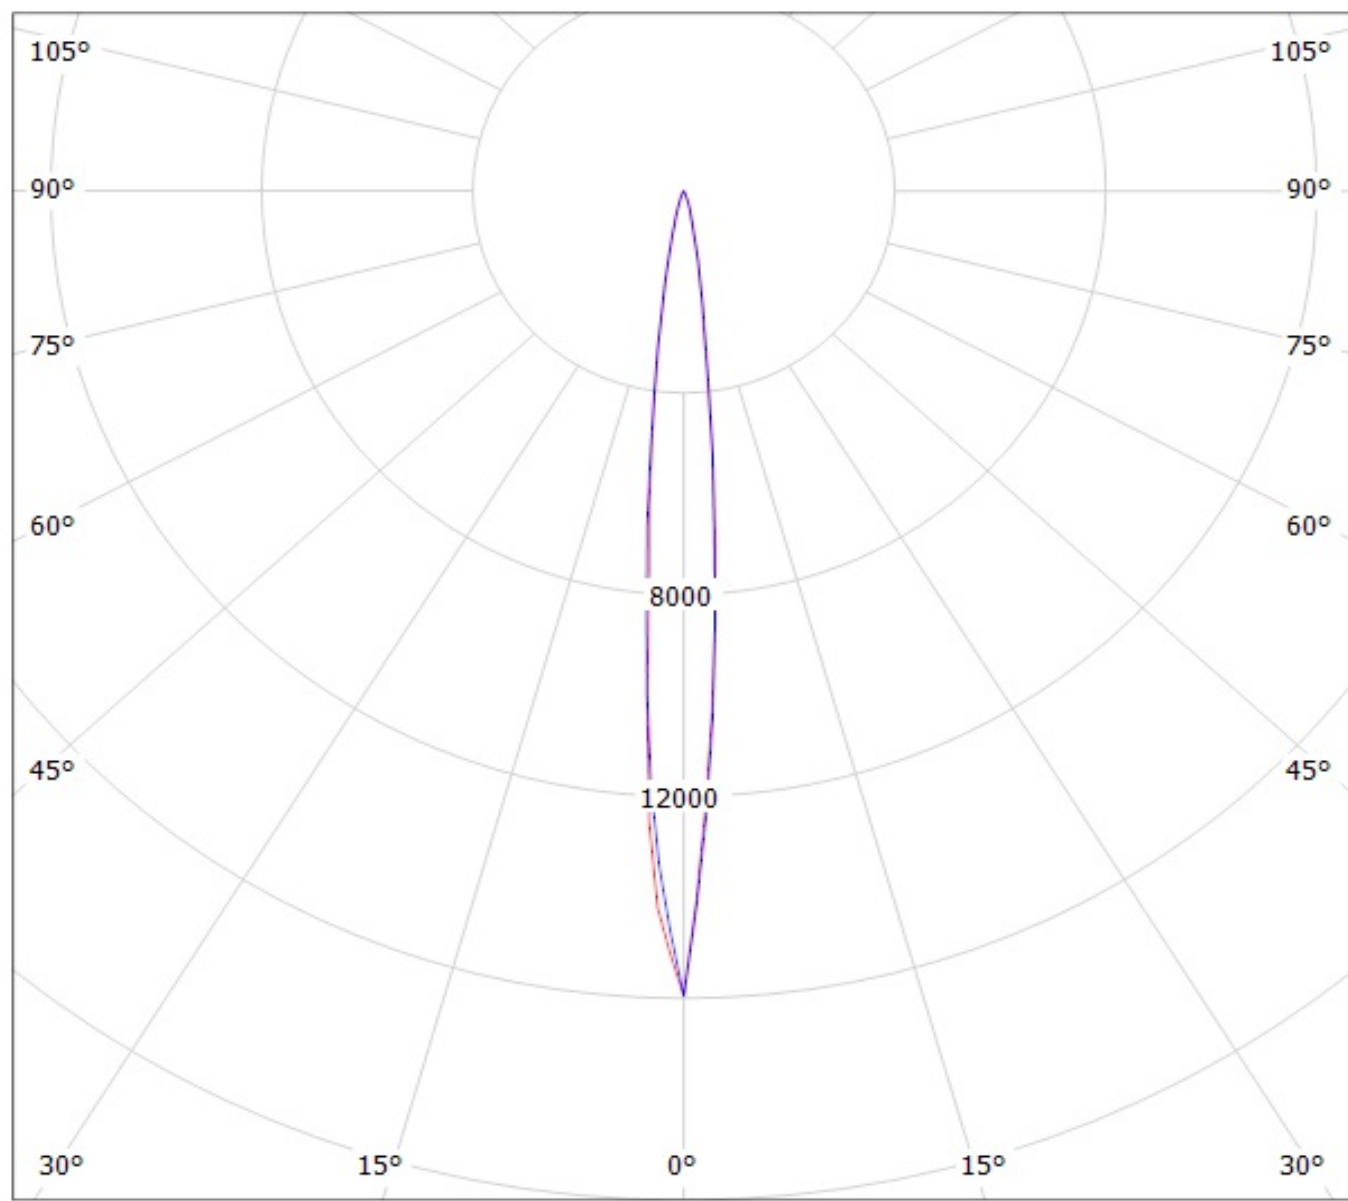

PRODUCT DATASHEET

Leila series

last update 19/11/2015

DETAILS

Product Number	FCN11738_LR1-RS2
Family	Leila
Type	Pack
Color	white
Diameter	21,6 mm
Height	14,3 mm
Style	round
Optic Material	
Holder Material	
Fastening	glue
Status	production ready
ROHS Compliant	Yes
Date Updated	19/11/2015

OPTICAL PROPERTIES

	Viewing	Light	Effi-		
LED	Angle	Beam	ciency	cd/lm	Connector
LUXEON Rebel	10 deg	RS2-class	93 %	16.000	-

Luminaire: Ledil OY FCN11738_LR1-RS2-RE LOR=93%
Lamps: 1 x Luxeon Rebel 250mA 78lm

Luminaire: Ledil OY FCN11738_LR1-RS2-RE LOR=93%
Lamps: 1 x Luxeon Rebel 250mA 78lm

cd/klm

— C0 - C180

— C90 - C270

NOTE: The typical divergence will be changed by different color, chip size and chip position tolerance. The typical total divergence is the full angle measured where the luminous intensity is half of the peak value.