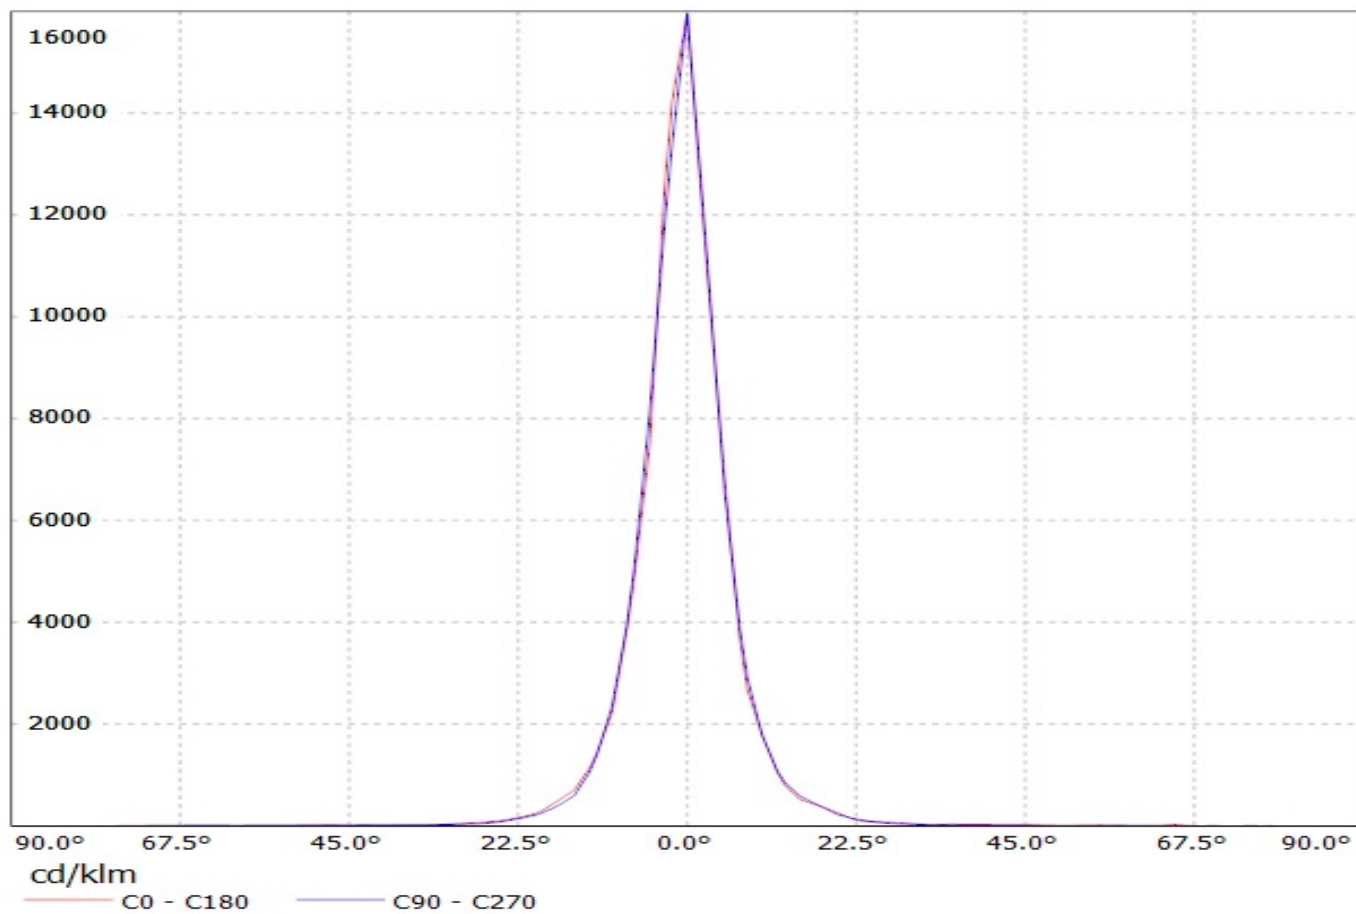

PRODUCT DATASHEET

Leila series

last update 19/11/2015

DETAILS

Product Number	FCN11738_LR1-RS2
Family	Leila
Type	Pack
Color	white
Diameter	21,6 mm
Height	14,3 mm
Style	round
Optic Material	
Holder Material	
Fastening	glue
Status	production ready
ROHS Compliant	Yes
Date Updated	19/11/2015

OPTICAL PROPERTIES

	Viewing	Light	Effi-		
LED	Angle	Beam	ciency	cd/lm	Connector
LUXEON Rebel	10 deg	RS2-class	93 %	16.000	-

Luminaire: Ledil OY FCN11738_LR1-RS2-RE LOR=93%
Lamps: 1 x Luxeon Rebel 250mA 78lm

Luminaire: Ledil OY FCN11738_LR1-RS2-RE LOR=93%
Lamps: 1 x Luxeon Rebel 250mA 78lm

cd/klm

— C0 - C180

— C90 - C270

NOTE: The typical divergence will be changed by different color, chip size and chip position tolerance. The typical total divergence is the full angle measured where the luminous intensity is half of the peak value.