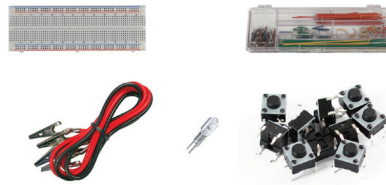

ARX-BBKT

ARX STARTER BREADBOARD KIT

ARX-BBKT Includes

- 12-inch tool box
- GS-830 breadboard
- WK-3 wire kit
- Lamp
- 10 switches
- 2 alligator clips

Overview

The ARX-BBKT is housed in a 12-inch tool box with electronics storage areas which are great for storing your ARX Robot and breadboard under construction. These items are required for the first 2 sections of ARX STEM Curriculum. Kit can be purchased once and used with multiple classes. 1 ARX-BBKT per ARX Robot is recommended.