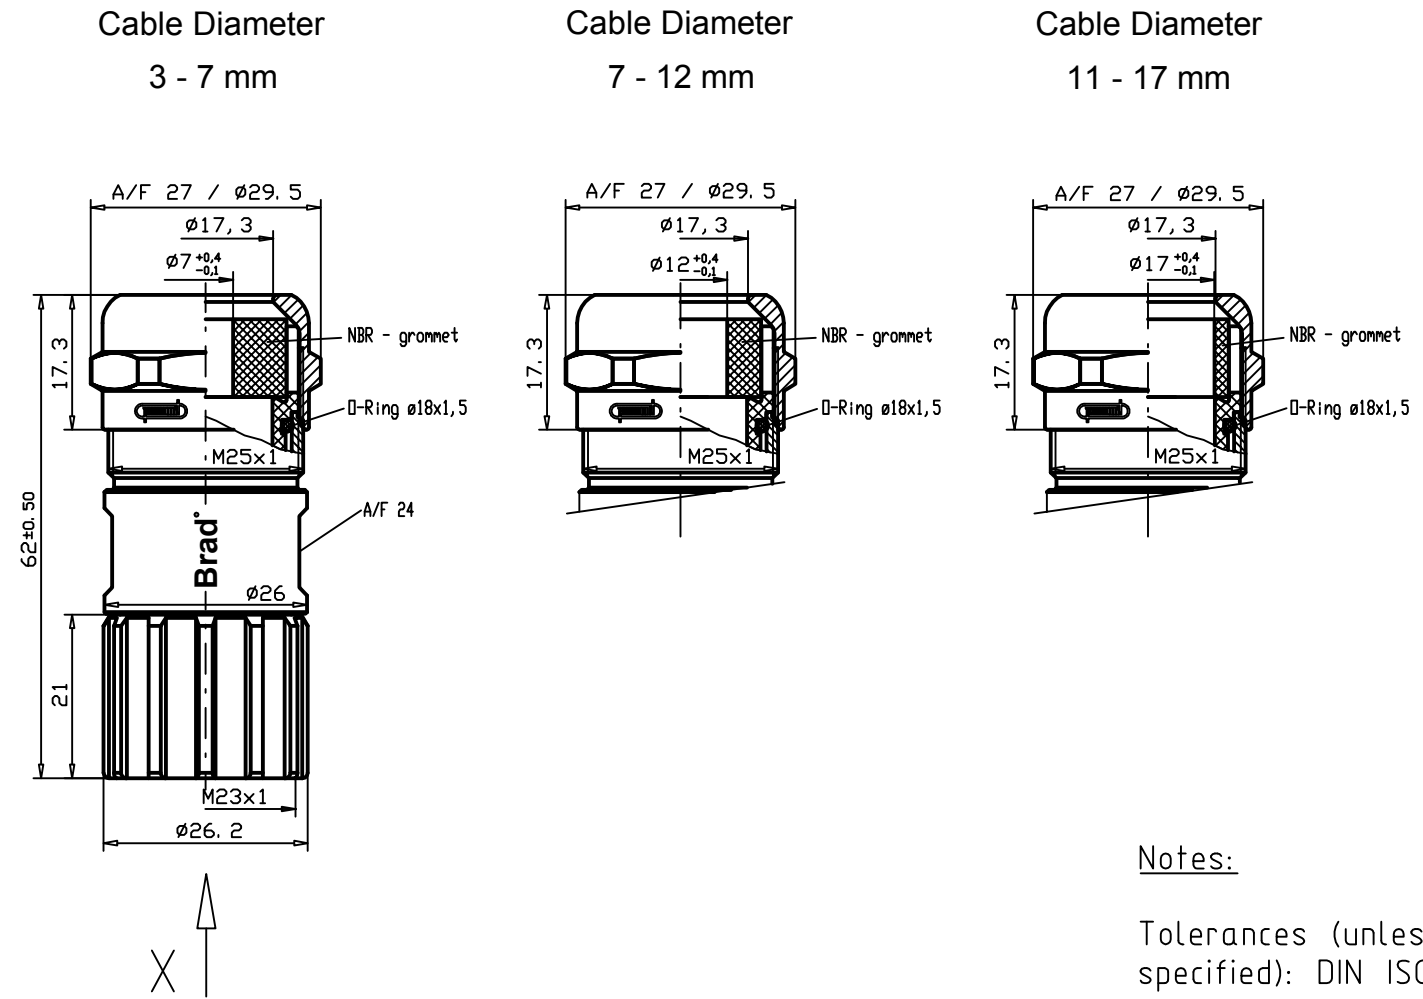

Notes:  
Tolerances (unless specified): DIN ISO 2768 m

\*Crimp range only applies to "Crimp Contacts" version

DESCRIPTION EC NO.: WEU2009-0135 DRWN: BBRAUCH 2008/11/10 CHKD: --- APPR: JKOLB 2009/03/02	QUALITY SYMBOLS ▽ = 0 ▽C = 0	GENERAL TOLERANCES (UNLESS SPECIFIED)		DIMENSION STYLE	SCALE	DESIGN UNITS	FIRST ANGLE PROJECTION	
		mm	INCH	MM	---	METRIC		
		4 PLACES ±----	±----	DRAWN BY	DATE	M23 FA CABLE CONNECTOR FEMALE STRAIGHT		
		3 PLACES ±----	±----	BB	2008/11/10			
2 PLACES ±0.05	±----	CHECKED BY	DATE	MOLEX INCORPORATED				
1 PLACE ±0.1	±----	JKO	2008/12/09					
DRAFT WHERE APPLICABLE MUST REMAIN WITHIN DIMENSIONS		ANGULAR ± --- °		MATERIAL NO.	DOCUMENT NO.	SHEET NO.		
1		REV		see table	SD-120230-001	1 OF 1		
THIS DRAWING CONTAINS INFORMATION THAT IS PROPRIETARY TO MOLEX INCORPORATED AND SHOULD NOT BE USED WITHOUT WRITTEN PERMISSION								