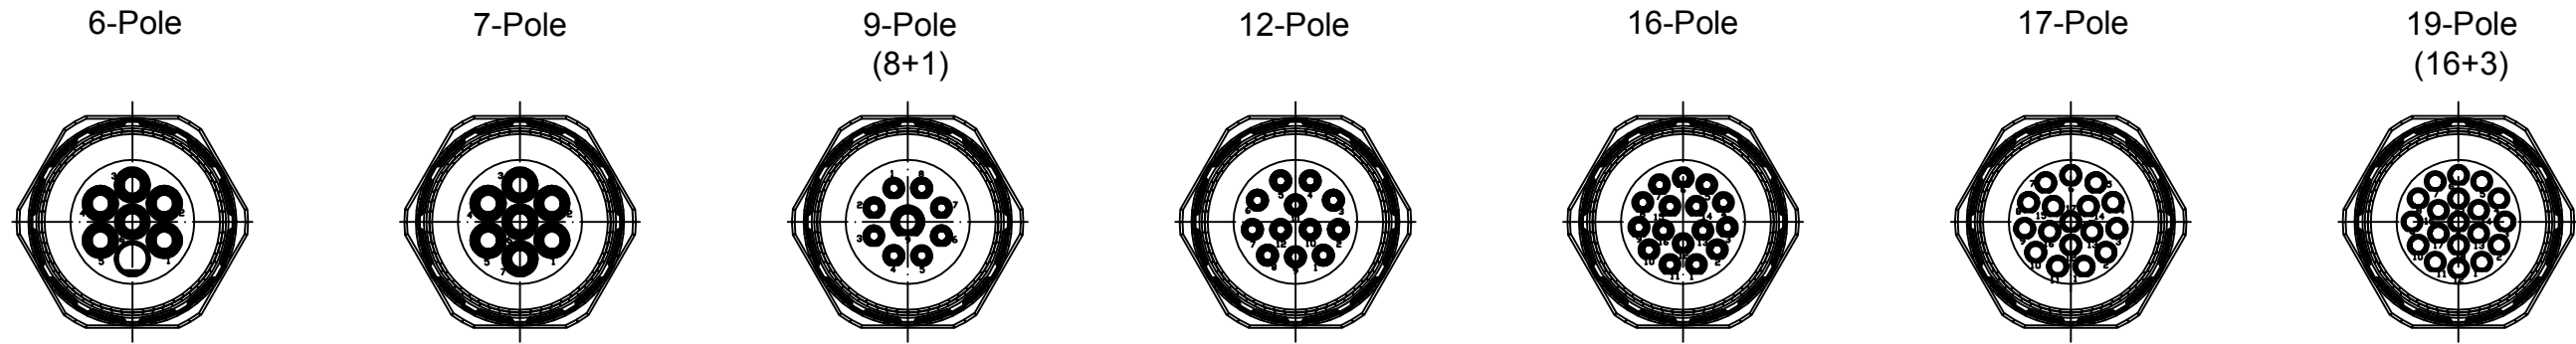

Views from "X"

	Cable Diameter	Solder Contacts	Crimp Contacts	Without Contacts
6 Pole	3 - 7mm	KAS6S00-551 1202300001	KAS6S00-401 1202300004	KAS6S00-001 1202300007
	7 - 12mm	KAS6S00-555 1202300002	KAS6S00-405 1202300005	KAS6S00-005 1202300008
	11 - 17mm	KAS6S00-559 1202300003	KAS6S00-409 1202300006	KAS6S00-009 1202300009
	Crimp range*		0,75-2,5mm²	
7 Pole	3 - 7mm	KAS7S00-551 1202300010	KAS7S00-401 1202300013	KAS7S00-001 1202300016
	7 - 12mm	KAS7S00-555 1202300011	KAS7S00-405 1202300014	KAS7S00-005 1202300017
	11 - 17mm	KAS7S00-559 1202300012	KAS7S00-409 1202300015	KAS7S00-009 1202300018
	Crimp range*		0,75-2,5mm²	
9 Pole (8+1)	3 - 7mm	KAS9S00-551 1202300019	KAS9S00-421 1202300022	KAS9S00-001 1202300025
	7 - 12mm	KAS9S00-555 1202300020	KAS9S00-425 1202300023	KAS9S00-005 1202300026
	11 - 17mm	KAS9S00-559 1202300021	KAS9S00-429 1202300024	KAS9S00-009 1202300027
	Crimp range*		0,34-1,0mm²/0,75-2,5mm²	
12 Pole	3 - 7mm	KASCS00-551 1202300028	KASCS00-021 1202300031	KASCS00-001 1202300034
	7 - 12mm	KASCS00-555 1202300029	KASCS00-025 1202300032	KASCS00-005 1202300035
	11 - 17mm	KASCS00-559 1202300030	KASCS00-029 1202300033	KASCS00-009 1202300036
	Crimp range*		0,34-1,0mm²	
16 Pole	3 - 7mm	KASHS00-551 1202300037	KASHS00-021 1202300040	KASHS00-001 1202300043
	7 - 12mm	KASHS00-555 1202300038	KASHS00-025 1202300041	KASHS00-005 1202300044
	11 - 17mm	KASHS00-559 1202300039	KASHS00-029 1202300042	KASHS00-009 1202300045
	Crimp range*		0,34-1,0mm²	
17 Pole	3 - 7mm	KASJS00-551 1202300046	KASJS00-021 1202300049	KASJS00-001 1202300052
	7 - 12mm	KASJS00-555 1202300047	KASJS00-025 1202300050	KASJS00-005 1202300053
	11 - 17mm	KASJS00-559 1202300048	KASJS00-029 1202300051	KASJS00-009 1202300054
	Crimp range*		0,34-1,0mm²	
19 Pole (16+3)	3 - 7mm	KASLS00-551 1202300055	KASLS00-221 1202300058	KASLS00-001 1202300061
	7 - 12mm	KASLS00-555 1202300056	KASLS00-225 1202300059	KASLS00-005 1202300062
	11 - 17mm	KASLS00-559 1202300057	KASLS00-229 1202300060	KASLS00-009 1202300063
	Crimp range*		0,34-1,0mm²/0,56-1,0mm²