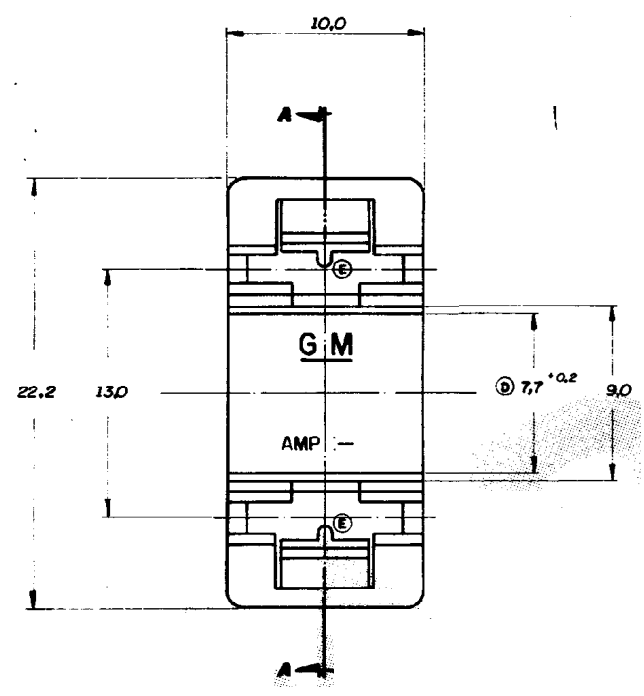

C-881378

REV	DESCRIPTION	DATE	DWN	APVD
F	NEW DRAWING	30SEP2014	NK	TD

PRETO	POLIAMIDA 6/6	881378	-1
FINISH	MATERIAL	PART NUMBER	
CUSTOMER DWG for REFERENCE ONLY DO NOT SCALE DIMENSIONS IN MM. 		TOLERANCES UNLESS OTHERWISE STATED DEC. ±0.3 ANGLES ± 1° DWN NAGALAKSHMI K CHK DING TIM APVD DING TIM	INS. DIA. RANGE /- /- WIRE RANGE /- /- SCALE /- /- TE TE Connectivity DESCRIPTION HOUSING, 2 WAY .250 FAST-IN-ON REC. A3 SHEET 1 OF 1 DWG NO C-881378 REV F