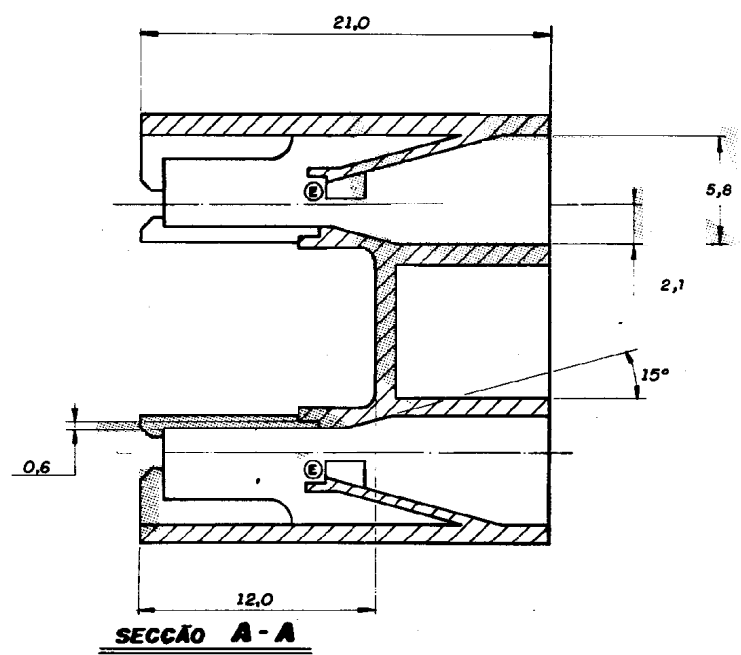

C-881378

REV	DESCRIPTION	DATE	DWN	APVD
F	NEW DRAWING	30SEP2014	NK	TD

PRETO	POLIAMIDA 6/6	881378	-1
FINISH	MATERIAL	PART NUMBER	
CUSTOMER DWG for REFERENCE ONLY DO NOT SCALE DIMENSIONS IN MM. 		TOLERANCES UNLESS OTHERWISE STATED DEC. ±0.3 ANGLES ± 1° DWN NAGALAKSHMI K CHK DING TIM APVD DING TIM	INS. DIA. RANGE /- /- WIRE RANGE /- /- SCALE /- /- TE TE Connectivity DESCRIPTION HOUSING, 2 WAY .250 FAST-IN-ON REC. A3 SHEET 1 OF 1 DWG NO C-881378 REV F