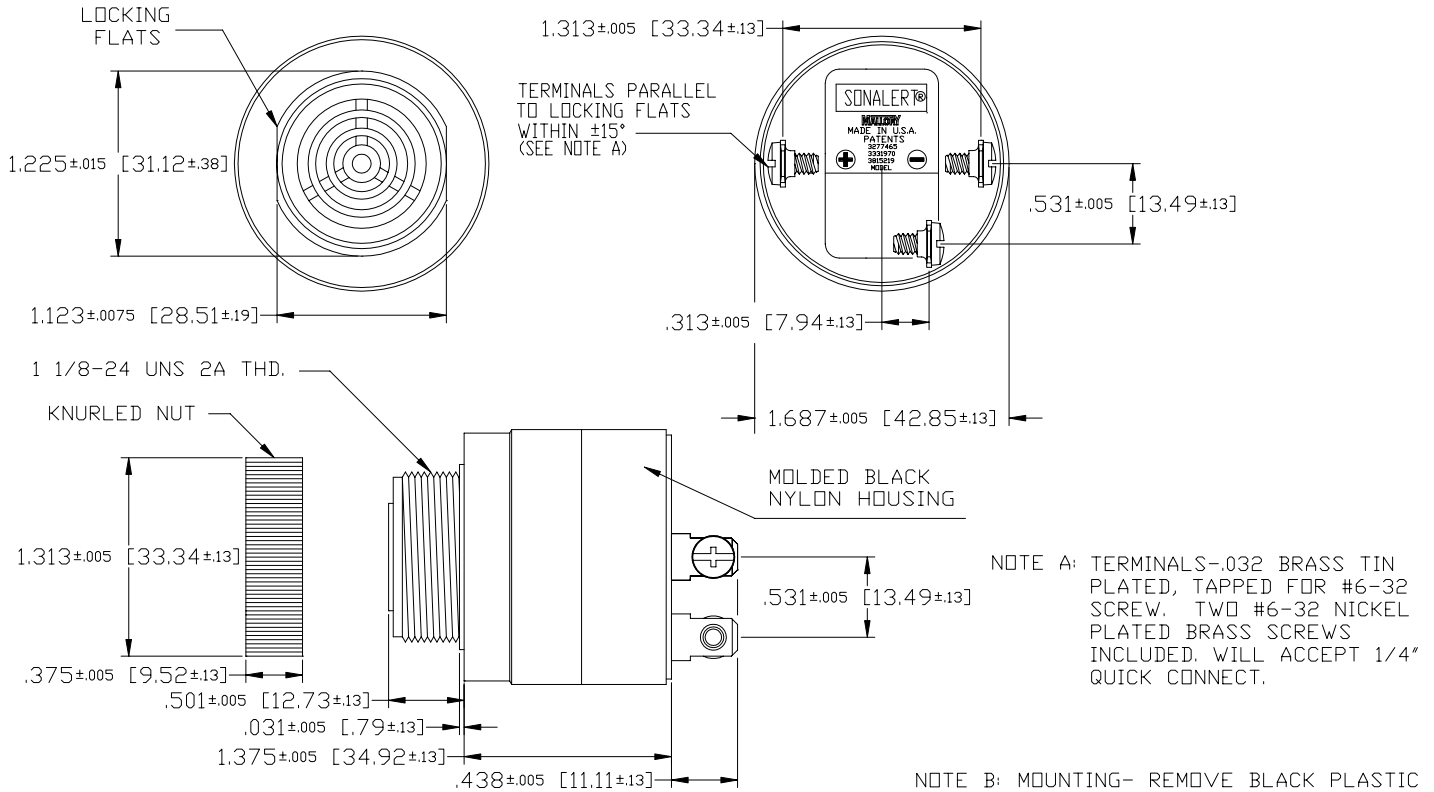

Specifications:

Sound level Category	Medium Sound Level
Mode of Operation	Fast Warble
Mounting	Panel (see note B)
Voltage Rating	6 to 28 Vdc
Frequency	2900 Hz ±500 Hz
Loudness (Min. Voltage)	68 dB(A) min. @ 2 FT and 6 Vdc
Loudness (Max Voltage)	80 dB(A) min. @ 2FT and 28 Vdc
Current Draw	4 mA Max @ 6 Vdc
Current Draw	16 mA Max @ 28 Vdc
Min Pulse Rate (PPS)	2 @ 6 Vdc
Max Pulse Rate (PPS)	10 @ 28 Vdc
Storage Temperature	-40°C to +85°C
Operating Temperature	-30°C to +65°C
Duty Cycle (%)	50 (Approx)
Weight (Typical)	2.1 oz (59 g)
Housing	6/6 Nylon, Color Black
Options	For other options contact factory

Dimensions: Inches (mm)

MUST BE USED WITH SC628D OR SC628H. WARBLE WILL THEN CONSIST OF TWO TONES ALTERNATELY.