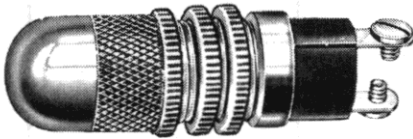

SCROLL DOWN TO VIEW CATALOG PAGE

Miniature Incandescent Indicators

FOR REAR MOUNTING IN 9/16" CLEARANCE HOLE
FOR 2 TO 120V OPERATION

T-3 1/4
MINIATURE
BAYONET BASE

See lamp ratings
on page K.

Recognized under the component
program of Underwriters'
Laboratories Inc.

75W., 125V.

For materials and finishes of products in this group, see page 2D.

70-0410-1191-206
Stovepipe lens

17-1310-0931-205
Stovepipe lens

17 SERIES
70 SERIES

WITH SCREW-ON LENS CAPS

solder terminal	screw terminal
70-0410-11-205	70-1310-11-205

BASE PART NUMBERS

CAP PART NUMBERS	COMPLETE ASSEMBLY PART NUMBERS
<p>STOVEPIPE 17-0931-200 transparent ■ 17-0951-200 translucent</p>	<p>17-0410-0931-205 ■ 17-0410-0951-205</p> <p>17-1310-0931-205 ■ 17-1310-0951-205</p>
<p>STOVEPIPE 17-0991-200 internal fluting</p>	<p>17-0410-0991-205</p> <p>17-1310-0991-205</p>
<p>STOVEPIPE 70-1111-200 back frosted 70-1131-200 transparent</p>	<p>70-0410-1111-205 70-0410-1131-205</p> <p>70-1310-1111-205 70-1310-1131-205</p>
<p>STOVEPIPE 70-1191-200 internal fluting</p>	<p>70-0410-1191-205</p> <p>70-1310-1191-205</p>