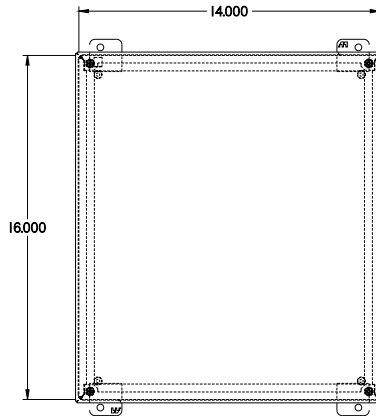

PART No. 1414SCO6

for more information visit
www.hammfg.com

Data subject to change without notice

TOP VIEW

ISOMETRIC VIEW

BACK VIEW

LEFT SIDE VIEW

FRONT VIEW

RIGHT SIDE VIEW

INNER PANEL

BOTTOM VIEW