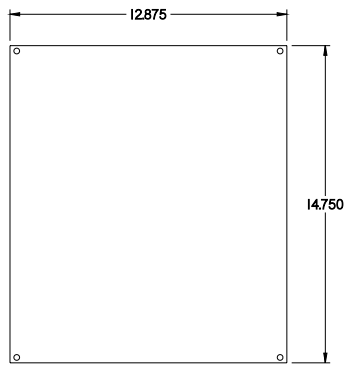

PART No. 1414SCO6

for more information visit
www.hammfg.com

Data subject to change without notice

TOP VIEW

ISOMETRIC VIEW

BACK VIEW

LEFT SIDE VIEW

FRONT VIEW

RIGHT SIDE VIEW

INNER PANEL

BOTTOM VIEW